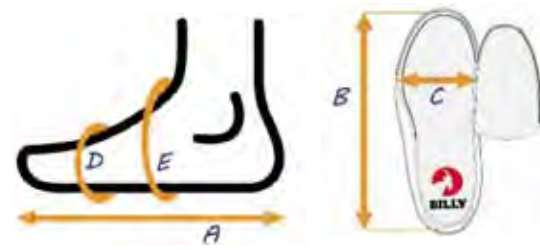

Kid's Sizing Chart M Width Shoes

A	Actual foot or brace length
B	Actual shoe footbed length
C	Actual shoe footbed width at ball of foot
D	Circumference inside shoe at ball of foot*
E	Circumference inside shoe near ankle*

* By removing the inserts inside the shoes, the circumferences will increase 1/4" - 7/16" (0.6 cm - 1.1 cm) depending on the shoe size selected.

** The measurements shown here were taken with the laces loosely tied. The laces provide adjustability at the "E" location. Tighten laces to achieve desired fit.